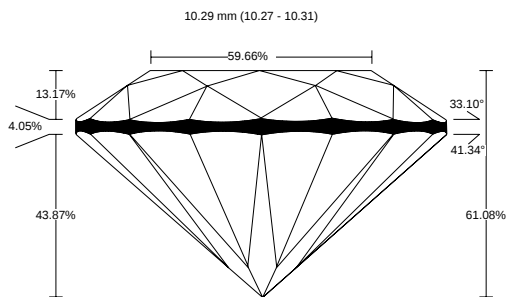

REPORT NO.
LG2602697217

ISSUE DATE
March 2, 2026

[Show Interactive Report](#)

DETAILS

Color Grade	F
Clarity Grade	VS1
Cut Grade	Excellent
Carat Weight	4.09 ct
Shape and Cutting Style	Round Excellent
Description	Lab Grown Diamond

Polish	Excellent
Symmetry	Excellent
Fluorescence	None
Measurement	10.27 - 10.31 x 6.29 mm
Country of Origin	India
Lab Growth Method	CVD

Your Diamond Grading Explained

YOUR COLOR GRADE

F

Colourless D E F	Near Colourless G H I J	Faint Yellow K L M	Very Light N OP QR	Light Yellow ST UV WX YZ

YOUR CLARITY GRADE

VS1

Internally Flawless F IF	Very Very Slightly Included VVS1 VVS2	Very Slightly Included VS1 VS2	Slightly Included SI1 SI2	Included I1 I2 I3

YOUR CUT GRADE

Excellent

Excellent	Very Good	Good	Fair	Poor

MEASUREMENTS

10.27 - 10.31 x 6.29 mm