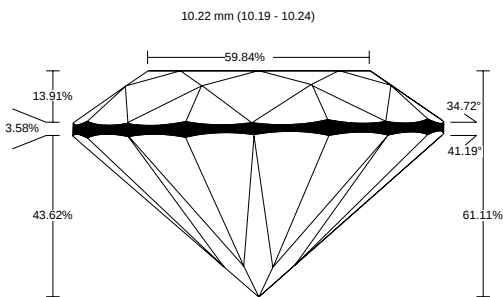

REPORT NO.
LG2602744286

ISSUE DATE
February 17, 2026

[Show Interactive Report](#)

DETAILS

Color Grade	E
Clarity Grade	VVS2
Cut Grade	Excellent
Carat Weight	4.02 ct
Shape and Cutting Style	Round Excellent
Description	Lab Grown Diamond

Polish	Excellent
Symmetry	Excellent
Fluorescence	None
Measurement	10.19 - 10.24 x 6.25 mm
Country of Origin	India
Lab Growth Method	CVD

Your Diamond Grading Explained

YOUR COLOR GRADE

E

Colourless D E F	Near Colourless G H I J	Faint Yellow K L M	Very Light N OP QR	Light Yellow ST UV WX YZ

YOUR CLARITY GRADE

VVS2

Internally Flawless F IF	Very Very Slightly Included VVS1 VVS2	Very Slightly Included VS1 VS2	Slightly Included SI1 SI2	Included I1 I2 I3

YOUR CUT GRADE

Excellent

Excellent	Very Good	Good	Fair	Poor

MEASUREMENTS

10.19 - 10.24 x 6.25 mm