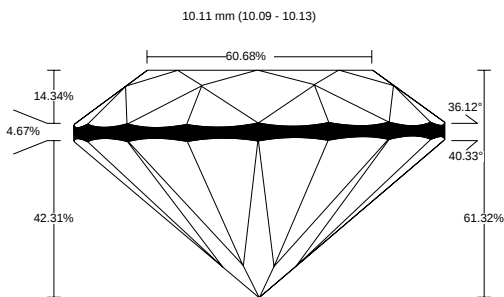

REPORT NO.
LG2602749713

ISSUE DATE
February 17, 2026

[Show Interactive Report](#)

DETAILS

Color Grade	E
Clarity Grade	VVS2
Cut Grade	Excellent
Carat Weight	4.03 ct
Shape and Cutting Style	Round Excellent
Description	Lab Grown Diamond

Polish	Excellent
Symmetry	Excellent
Fluorescence	None
Measurement	10.09 - 10.13 x 6.20 mm
Country of Origin	India
Lab Growth Method	CVD

Your Diamond Grading Explained

YOUR COLOR GRADE

E

Colourless D E F	Near Colourless G H I J	Faint Yellow K L M	Very Light N OP QR	Light Yellow ST UV WX YZ

YOUR CLARITY GRADE

VVS2

Internally Flawless F IF	Very Very Slightly Included VVS1 VVS2	Very Slightly Included VS1 VS2	Slightly Included SI1 SI2	Included I1 I2 I3

YOUR CUT GRADE

Excellent

Excellent	Very Good	Good	Fair	Poor

MEASUREMENTS

10.09 - 10.13 x 6.20 mm