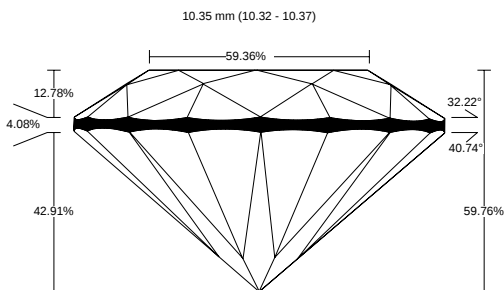

REPORT NO.
LG2602776920

ISSUE DATE
March 2, 2026

[Show Interactive Report](#)

DETAILS

Color Grade	F
Clarity Grade	VVS2
Cut Grade	Excellent
Carat Weight	4.08 ct
Shape and Cutting Style	Round Excellent
Description	Lab Grown Diamond

Polish	Excellent
Symmetry	Excellent
Fluorescence	None
Measurement	10.32 - 10.37 x 6.18 mm
Country of Origin	India
Lab Growth Method	CVD

Your Diamond Grading Explained

YOUR COLOR GRADE

F

Colourless D E F	Near Colourless G H I J	Faint Yellow K L M	Very Light N OP QR	Light Yellow ST UV WX YZ

YOUR CLARITY GRADE

VVS2

Internally Flawless F IF	Very Very Slightly Included VVS1 VVS2	Very Slightly Included VS1 VS2	Slightly Included SI1 SI2	Included I1 I2 I3

YOUR CUT GRADE

Excellent

Excellent	Very Good	Good	Fair	Poor

MEASUREMENTS

10.32 - 10.37 x 6.18 mm