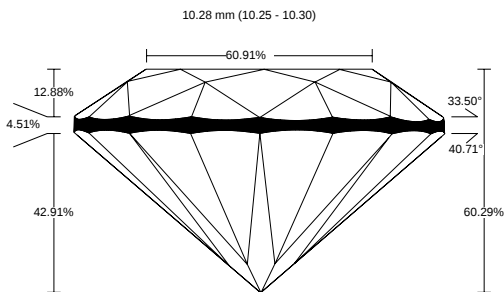

REPORT NO.
LG2602834287

ISSUE DATE
February 17, 2026

[Show Interactive Report](#)

DETAILS

Color Grade	E
Clarity Grade	VVS2
Cut Grade	Excellent
Carat Weight	4.09 ct
Shape and Cutting Style	Round Excellent
Description	Lab Grown Diamond

Polish	Excellent
Symmetry	Excellent
Fluorescence	None
Measurement	10.25 - 10.30 x 6.20 mm
Country of Origin	India
Lab Growth Method	CVD

Your Diamond Grading Explained

YOUR COLOR GRADE

E

Colourless D E F	Near Colourless G H I J	Faint Yellow K L M	Very Light N OP QR	Light Yellow ST UV WX YZ

YOUR CLARITY GRADE

VVS2

Internally Flawless F IF	Very Very Slightly Included VVS1 VVS2	Very Slightly Included VS1 VS2	Slightly Included SI1 SI2	Included I1 I2 I3

YOUR CUT GRADE

Excellent

Excellent	Very Good	Good	Fair	Poor

MEASUREMENTS

10.25 - 10.30 x 6.20 mm