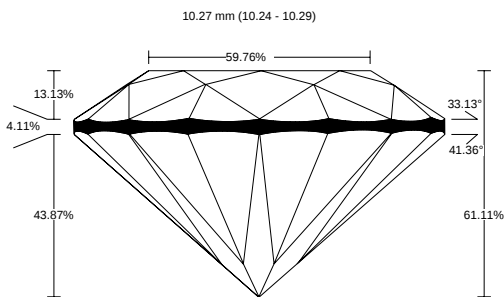

REPORT NO.
LG2602901309

ISSUE DATE
March 4, 2026

[Show Interactive Report](#)

DETAILS

Color Grade	E
Clarity Grade	VVS2
Cut Grade	Excellent
Carat Weight	4.07 ct
Shape and Cutting Style	Round Excellent
Description	Lab Grown Diamond

Polish	Excellent
Symmetry	Excellent
Fluorescence	None
Measurement	10.24 - 10.29 x 6.27 mm
Country of Origin	India
Lab Growth Method	CVD

Your Diamond Grading Explained

YOUR COLOR GRADE

E

Colourless D E F	Near Colourless G H I J	Faint Yellow K L M	Very Light N OP QR	Light Yellow ST UV WX YZ

YOUR CLARITY GRADE

VVS2

Internally Flawless F IF	Very Very Slightly Included VVS1 VVS2	Very Slightly Included VS1 VS2	Slightly Included SI1 SI2	Included I1 I2 I3

YOUR CUT GRADE

Excellent

Excellent	Very Good	Good	Fair	Poor

MEASUREMENTS

10.24 - 10.29 x 6.27 mm