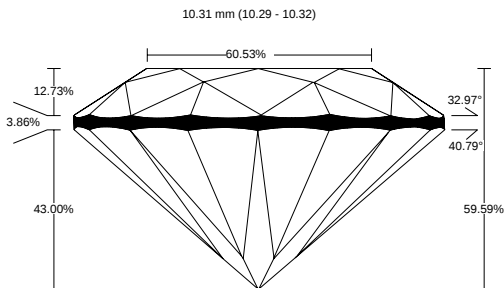

REPORT NO.
LG2602909580

ISSUE DATE
February 17, 2026

[Show Interactive Report](#)

DETAILS

Color Grade	E
Clarity Grade	VVS2
Cut Grade	Excellent
Carat Weight	4.02 ct
Shape and Cutting Style	Round Excellent
Description	Lab Grown Diamond

Polish	Excellent
Symmetry	Excellent
Fluorescence	None
Measurement	10.29 - 10.32 x 6.14 mm
Country of Origin	India
Lab Growth Method	CVD

Your Diamond Grading Explained

YOUR COLOR GRADE

E

Colourless D E F	Near Colourless G H I J	Faint Yellow K L M	Very Light N OP QR	Light Yellow ST UV WX YZ

YOUR CLARITY GRADE

VVS2

Internally Flawless F IF	Very Very Slightly Included VVS1 VVS2	Very Slightly Included VS1 VS2	Slightly Included SI1 SI2	Included I1 I2 I3

YOUR CUT GRADE

Excellent

Excellent	Very Good	Good	Fair	Poor

MEASUREMENTS

10.29 - 10.32 x 6.14 mm