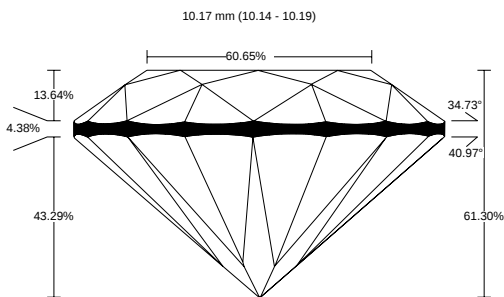

REPORT NO.
LG2602929152

ISSUE DATE
February 17, 2026

[Show Interactive Report](#)

DETAILS

Color Grade	E
Clarity Grade	VVS2
Cut Grade	Excellent
Carat Weight	4.03 ct
Shape and Cutting Style	Round Excellent
Description	Lab Grown Diamond

Polish	Excellent
Symmetry	Excellent
Fluorescence	None
Measurement	10.14 - 10.19 x 6.24 mm
Country of Origin	India
Lab Growth Method	CVD

Your Diamond Grading Explained

YOUR COLOR GRADE

E

Colourless D E F	Near Colourless G H I J	Faint Yellow K L M	Very Light N OP QR	Light Yellow ST UV WX YZ

YOUR CLARITY GRADE

VVS2

Internally Flawless F IF	Very Very Slightly Included VVS1 VVS2	Very Slightly Included VS1 VS2	Slightly Included SI1 SI2	Included I1 I2 I3

YOUR CUT GRADE

Excellent

Excellent	Very Good	Good	Fair	Poor

MEASUREMENTS

10.14 - 10.19 x 6.24 mm