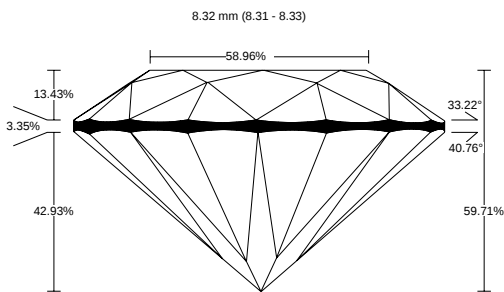

REPORT NO.
LG2603104581

ISSUE DATE
April 18, 2026

[Show Interactive Report](#)

DETAILS

Color Grade	F
Clarity Grade	VVS2
Cut Grade	Excellent
Carat Weight	2.10 ct
Shape and Cutting Style	Round Excellent
Description	Lab Grown Diamond

Polish	Excellent
Symmetry	Excellent
Fluorescence	None
Measurement	8.31 - 8.33 x 4.97 mm
Country of Origin	India
Lab Growth Method	CVD

Your Diamond Grading Explained

YOUR COLOR GRADE

F

Colourless D E F	Near Colourless G H I J	Faint Yellow K L M	Very Light N OP QR	Light Yellow ST UV WX YZ

YOUR CLARITY GRADE

VVS2

Internally Flawless F IF	Very Very Slightly Included VVS1 VVS2	Very Slightly Included VS1 VS2	Slightly Included SI1 SI2	Included I1 I2 I3

YOUR CUT GRADE

Excellent

Excellent	Very Good	Good	Fair	Poor

MEASUREMENTS

8.31 - 8.33 x 4.97 mm