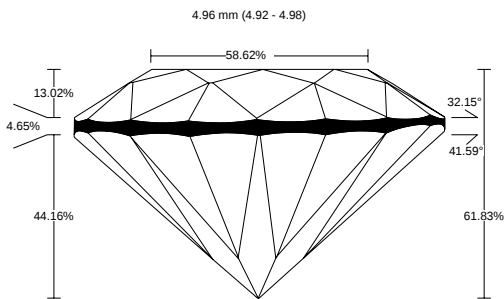

REPORT NO.
LG2603199529

ISSUE DATE
April 22, 2026

[Show Interactive Report](#)

DETAILS

Color Grade	E
Clarity Grade	VVS2
Cut Grade	Very Good
Carat Weight	0.46 ct
Shape and Cutting Style	Round Very Good
Description	Lab Grown Diamond

Polish	Excellent
Symmetry	Very Good
Fluorescence	None
Measurement	4.92 - 4.98 x 3.07 mm
Country of Origin	India
Lab Growth Method	CVD

Your Diamond Grading Explained

YOUR COLOR GRADE

E

Colourless D E F	Near Colourless G H I J	Faint Yellow K L M	Very Light N OP QR	Light Yellow ST UV WX YZ

YOUR CLARITY GRADE

VVS2

Internally Flawless F IF	Very Very Slightly Included VVS1 VVS2	Very Slightly Included VS1 VS2	Slightly Included SI1 SI2	Included I1 I2 I3

YOUR CUT GRADE

Very Good

Excellent	Very Good	Good	Fair	Poor

MEASUREMENTS

4.92 - 4.98 x 3.07 mm