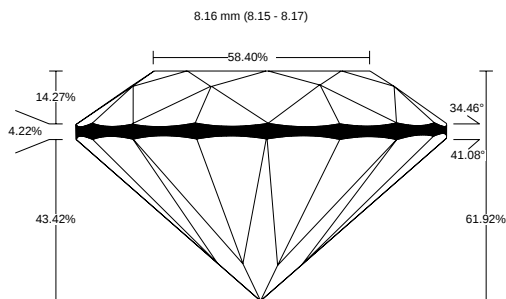

REPORT NO.
LG2603960807

ISSUE DATE
April 18, 2026

[Show Interactive Report](#)

DETAILS

Color Grade	F
Clarity Grade	VVS2
Cut Grade	Excellent
Carat Weight	2.09 ct
Shape and Cutting Style	Round Excellent
Description	Lab Grown Diamond

Polish	Excellent
Symmetry	Excellent
Fluorescence	None
Measurement	8.15 - 8.17 x 5.05 mm
Country of Origin	India
Lab Growth Method	CVD

Your Diamond Grading Explained

YOUR COLOR GRADE

F

Colourless D E F	Near Colourless G H I J	Faint Yellow K L M	Very Light N OP QR	Light Yellow ST UV WX YZ

YOUR CLARITY GRADE

VVS2

Internally Flawless F IF	Very Very Slightly Included VVS1 VVS2	Very Slightly Included VS1 VS2	Slightly Included SI1 SI2	Included I1 I2 I3

YOUR CUT GRADE

Excellent

Excellent	Very Good	Good	Fair	Poor

MEASUREMENTS

8.15 - 8.17 x 5.05 mm